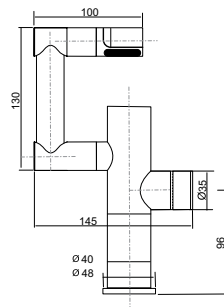

Model Code	MBF-502
Faucet Type	Basin Faucet
Material	Brass
Finish	Gunmetal Black
M.R.P (Incl. of all Taxes)	₹ 25,999/-