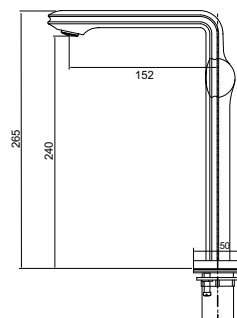

Model Code	MBF-508
Faucet Type	Tall Faucet
Material	Brass
Finish	Chrome, Gunmetal Black
M.R.P (Incl. of all Taxes)	₹ 30,999/-