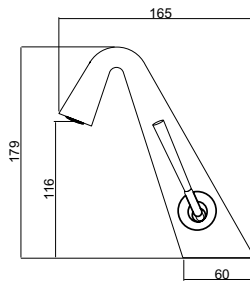

Model Code	MBF-501
Faucet Type	Basin Faucet
Material	Brass
Finish	Chrome, Gunmetal Black
M.R.P (Incl. of all Taxes)	₹ 19,999/-