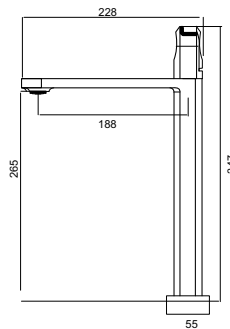

Model Code	MBF-507
Faucet Type	Tall Faucet
Material	Brass
Finish	Gunmetal Black
M.R.P (Incl. of all Taxes)	₹ 41,999/-