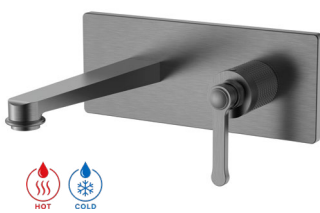

Model Code	MBF-5101
Faucet Type	Bathroom Shower Set
Material	Brass
Finish	Chrome, Gunmetal Black
M.R.P (Incl. of all Taxes)	₹49,999/-

Bathroom Shower Set

Model Code	MBF-5102
Faucet Type	Exposed Bathroom Shower Set
Material	Brass
Finish	Chrome, Gunmetal Black
M.R.P (Incl. of all Taxes)	₹ 54,999/-

Exposed Bathroom Shower Set

Model Code	MBF-5103
Faucet Type	Wall Mixer with Hand Shower
Material	Brass
Finish	Chrome, Gunmetal Black
M.R.P (Incl. of all Taxes)	₹29,999/-

Wall Mixer with Hand Shower

Model Code	MBF-5104
Faucet Type	Tall Faucet
Material	Brass
Finish	Chrome, Gunmetal Black
M.R.P (Incl. of all Taxes)	₹ 33,999/-

Model Code	MBF-5105
Faucet Type	Basin Faucet
Material	Brass
Finish	Chrome, Gunmetal Black
M.R.P (Incl. of all Taxes)	₹ 15,999/-

Model Code	MBF-5106
Faucet Type	Wall Mounted Basin Faucet
Material	Brass
Finish	Chrome, Gunmetal Black
M.R.P (Incl. of all Taxes)	₹ 25,999/-

Model Code	MBF-501
Faucet Type	Basin Faucet
Material	Brass
Finish	Chrome, Gunmetal Black
M.R.P (Incl. of all Taxes)	₹ 19,999/-

Model Code	MBF-501T
Faucet Type	Tall Faucet
Material	Brass
Finish	Chrome, Gunmetal Black
M.R.P (Incl. of all Taxes)	₹ 31,999/-