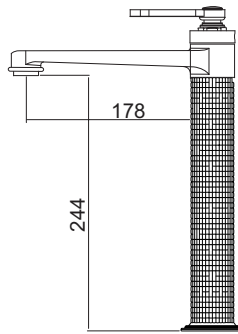

Exposed Bathroom Shower Set

Model Code	MBF-5103
Faucet Type	Wall Mixer with Hand Shower
Material	Brass
Finish	Chrome, Gunmetal Black
M.R.P (Incl. of all Taxes)	₹29,999/-

Wall Mixer with Hand Shower

Model Code	MBF-5104
Faucet Type	Tall Faucet
Material	Brass
Finish	Chrome, Gunmetal Black
M.R.P (Incl. of all Taxes)	₹ 33,999/-