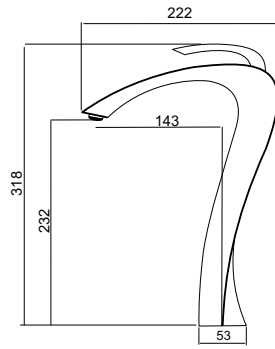

Model Code	MBF-507
Faucet Type	Tall Faucet
Material	Brass
Finish	Gunmetal Black
M.R.P (Incl. of all Taxes)	₹ 41,999/-

Model Code	MBF-508
Faucet Type	Tall Faucet
Material	Brass
Finish	Chrome, Gunmetal Black
M.R.P (Incl. of all Taxes)	₹ 30,999/-