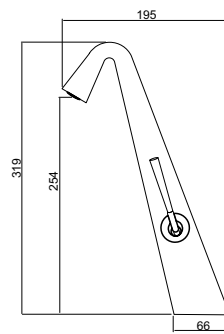

Model Code	MBF-501T
Faucet Type	Tall Faucet
Material	Brass
Finish	Chrome, Gunmetal Black
M.R.P (Incl. of all Taxes)	₹ 31,999/-