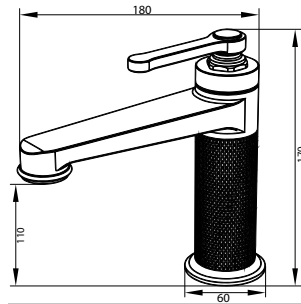

Exposed Bathroom Shower Set

Model Code	MBF-5103
Faucet Type	Wall Mixer with Hand Shower
Material	Brass
Finish	Chrome, Gunmetal Black
M.R.P (Incl. of all Taxes)	₹29,999/-

Wall Mixer with Hand Shower

Model Code	MBF-5104
Faucet Type	Tall Faucet
Material	Brass
Finish	Chrome, Gunmetal Black
M.R.P (Incl. of all Taxes)	₹ 33,999/-