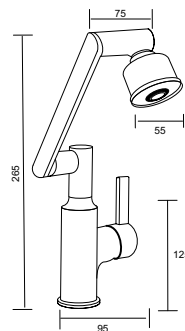

Model Code	MBF-503
Faucet Type	Basin Faucet
Material	Brass
Finish	Gunmetal Black
M.R.P (Incl. of all Taxes)	₹ 26,999/-