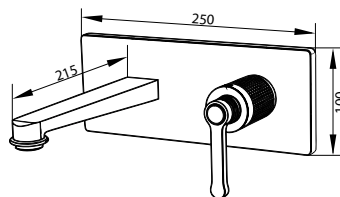

Model Code	MBF-5106
Faucet Type	Wall Mounted Basin Faucet
Material	Brass
Finish	Chrome, Gunmetal Black
M.R.P (Incl. of all Taxes)	₹ 25,999/-