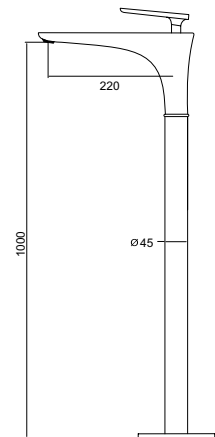

Model Code	MBF-510
Faucet Type	Free Standing Bath Tub Faucet
Material	Brass
Finish	Chrome
M.R.P (Incl. of all Taxes)	₹ 73,999/-