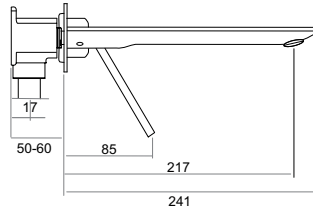

Model Code	MBF-505
Faucet Type	Wall Mounted Basin Faucet
Material	Brass
Finish	Chrome, Gunmetal Black
M.R.P (Incl. of all Taxes)	₹ 41,999/-