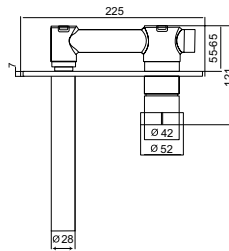

Model Code	MBF-506
Faucet Type	Wall Mounted Basin Faucet
Material	Brass
Finish	Chrome, Gunmetal Black
M.R.P (Incl. of all Taxes)	₹ 33,999/-